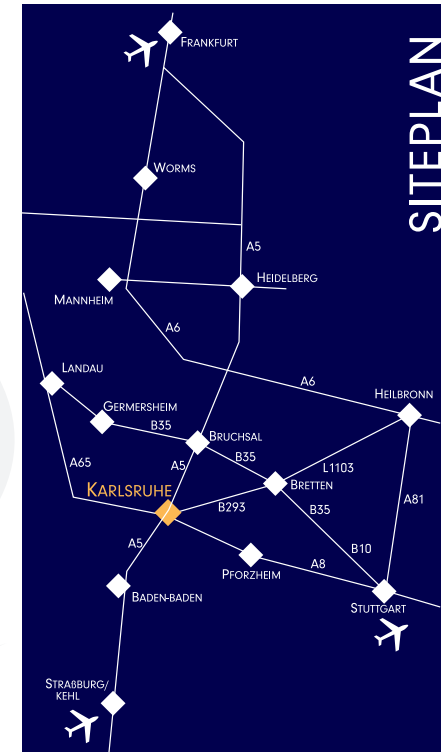

IHR WEG ZU UNS YOUR WAY TO US EN VÍAS DE NUESTRO

DETAIL-MAP:

HOW TO FIND US:

Wiggert + Co. GmbH - Headquarters: 76227 Karlsruhe, Wachhausstraße 3b

By car via motorway A5 from Frankfurt or Strassburg, or via motorway A8 from Stuttgart:

- Take exit no. 45 "Karlsruhe-Mitte" towards the two-lane ring road South (B10) in direction "Durlach/Killisfeld"
- Take the ring road South in direction "Durlach/Killisfeld"; at the second traffic light change to the left lane and enter the "Killisfeldstrasse"
- Follow the Killisfeldstrasse up to the next traffic light, then turn left into the Wachhausstrasse.
- After a few meters turn left again
- After approx. 200 m you will find our headquarters right at the traffic circle. If there is no parking space available, just park your car into the main factory entry.